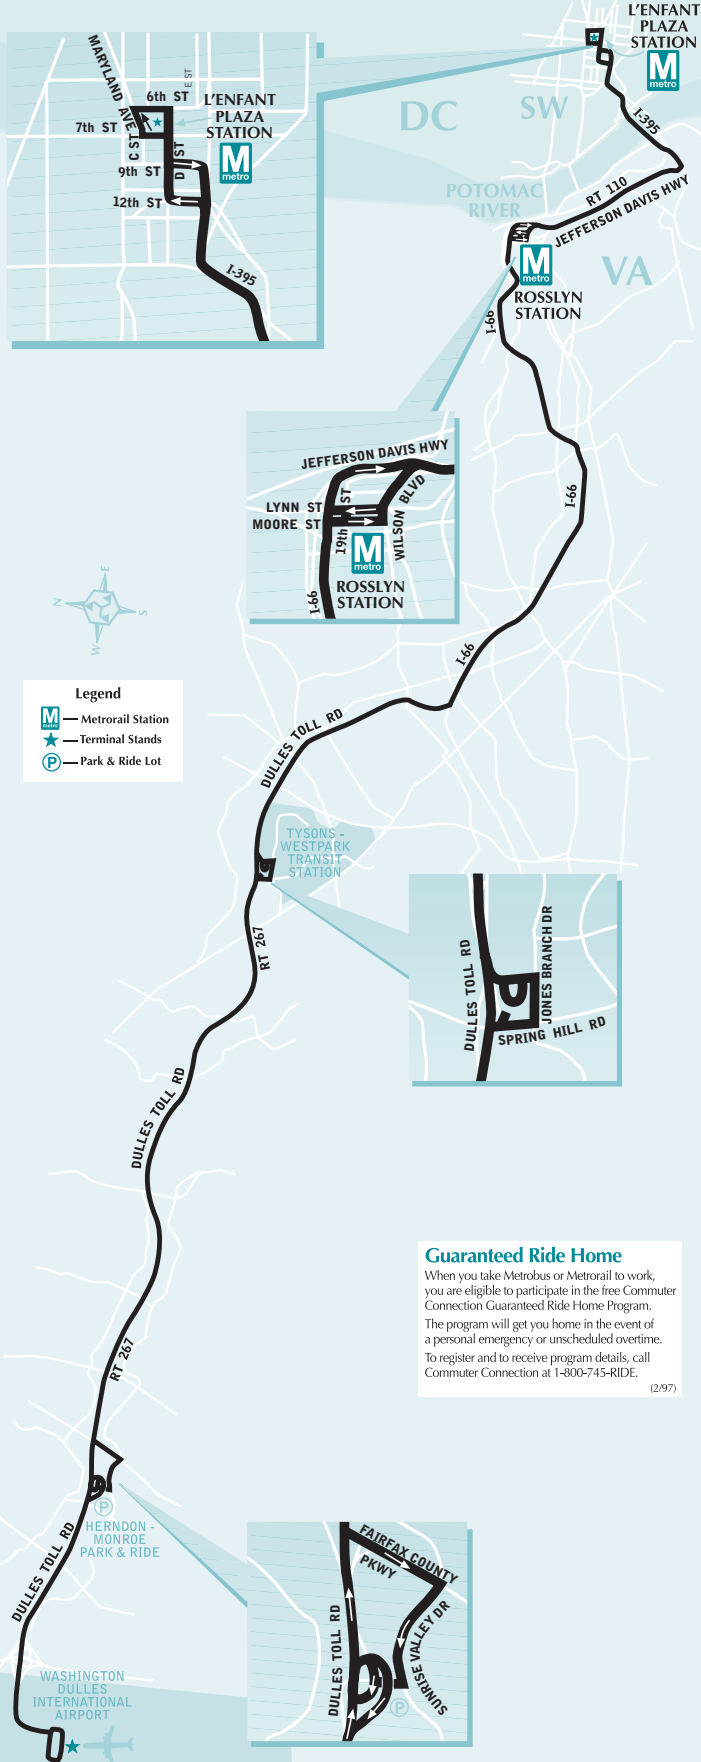

DC – Dulles Line
Route 5A

For route and schedule information
Call 202-637-7000
www.metroopensdoors.com

5A

D.C. - Dulles Line

Weekday Eastbound — Entre semana con dirección al este

Route Number	Dulles Airport	Herndon-Monroe Park & Ride Lot	Tysons-Westpark Transit Station	Rosslyn	D & 7th Sts. SW (L'ENFANT PLAZA)
AM Service — Servicio matutino					
5A	5:50	5:56	-	6:25	6:37
5A	6:30	6:37	-	7:09	7:27
5A	7:10	7:17	-	7:49	8:07
5A	8:00	8:07	-	8:39	8:57
5A	8:40	8:47	-	9:19	9:37
5A	9:20	9:27	-	9:54	10:07
5A	10:00	10:07	-	10:34	10:47
5A	10:40	10:47	10:59	11:15	11:28
5A	11:20	11:27	11:39	11:55	12:08
PM Service — Servicio vespertino					
5A	12:00	12:07	12:19	12:35	12:48
5A	12:40	12:47	12:59	1:15	1:28
5A	1:20	1:27	1:39	1:55	2:08
5A	2:00	2:07	2:19	2:35	2:48
5A	2:40	2:47	-	3:14	3:27
5A	3:20	3:28	-	4:00	4:14
5A	4:05	4:13	-	4:45	4:59
5A	4:45	4:53	-	5:25	5:39
5A	5:25	5:33	-	6:05	6:19
5A	6:05	6:13	-	6:45	6:59
5A	6:45	6:53	-	7:25	7:39
5A	7:25	7:33	7:45	8:00	8:14
5A	8:05	8:13	8:25	8:40	8:54
5A	8:40	8:48	9:00	9:15	9:29
5A	9:20	9:28	9:40	9:55	10:09
5A	10:00	10:08	10:20	10:35	10:49
5A	10:40	10:48	11:00	11:15	11:29
5A	11:40	11:48	12:00	12:15	12:29

Weekday Westbound — Entre semana con dirección al oeste

Route Number	D & 7th Sts. SW (L'Enfant Plaza)	Rosslyn	Tysons-Westpark Transit Station	Herndon-Monroe Park & Ride Lot	DULLES AIRPORT
AM Service — Servicio matutino					
5A	4:50	5:02	-	5:32	5:42
5A	5:30	5:42	-	6:12	6:22
5A	6:10	6:22	-	6:52	7:02
5A	6:50	7:05	-	7:38	7:49
5A	7:35	7:50	-	8:23	8:34
5A	8:15	8:30	-	9:03	9:14
5A	8:50	9:05	-	9:38	9:49
5A	9:30	9:45	-	10:18	10:29
5A	10:10	10:24	10:43	11:00	11:11
5A	10:55	11:09	11:28	11:45	11:56
5A	11:35	11:49	12:08	12:25	12:36
PM Service — Servicio vespertino					
5A	12:15	12:29	12:48	1:05	1:16
5A	12:50	1:04	1:23	1:40	1:51
5A	1:30	1:44	2:03	2:20	2:31
5A	2:10	2:24	2:43	3:00	3:11
5A	2:55	3:10	-	3:49	4:01
5A	3:35	3:50	-	4:29	4:41
5A	4:10	4:25	-	5:04	5:16
5A	4:50	5:05	-	5:44	5:56
5A	5:30	5:45	-	6:24	6:36
5A	6:10	6:25	-	7:04	7:16
5A	6:50	7:05	-	7:44	7:56
5A	7:30	7:41	8:01	8:20	8:29
5A	8:10	8:21	8:41	9:00	9:09
5A	8:50	9:01	9:21	9:40	9:49
5A	9:38	9:48	10:05	10:22	10:31
5A	10:38	10:48	11:05	11:22	11:31